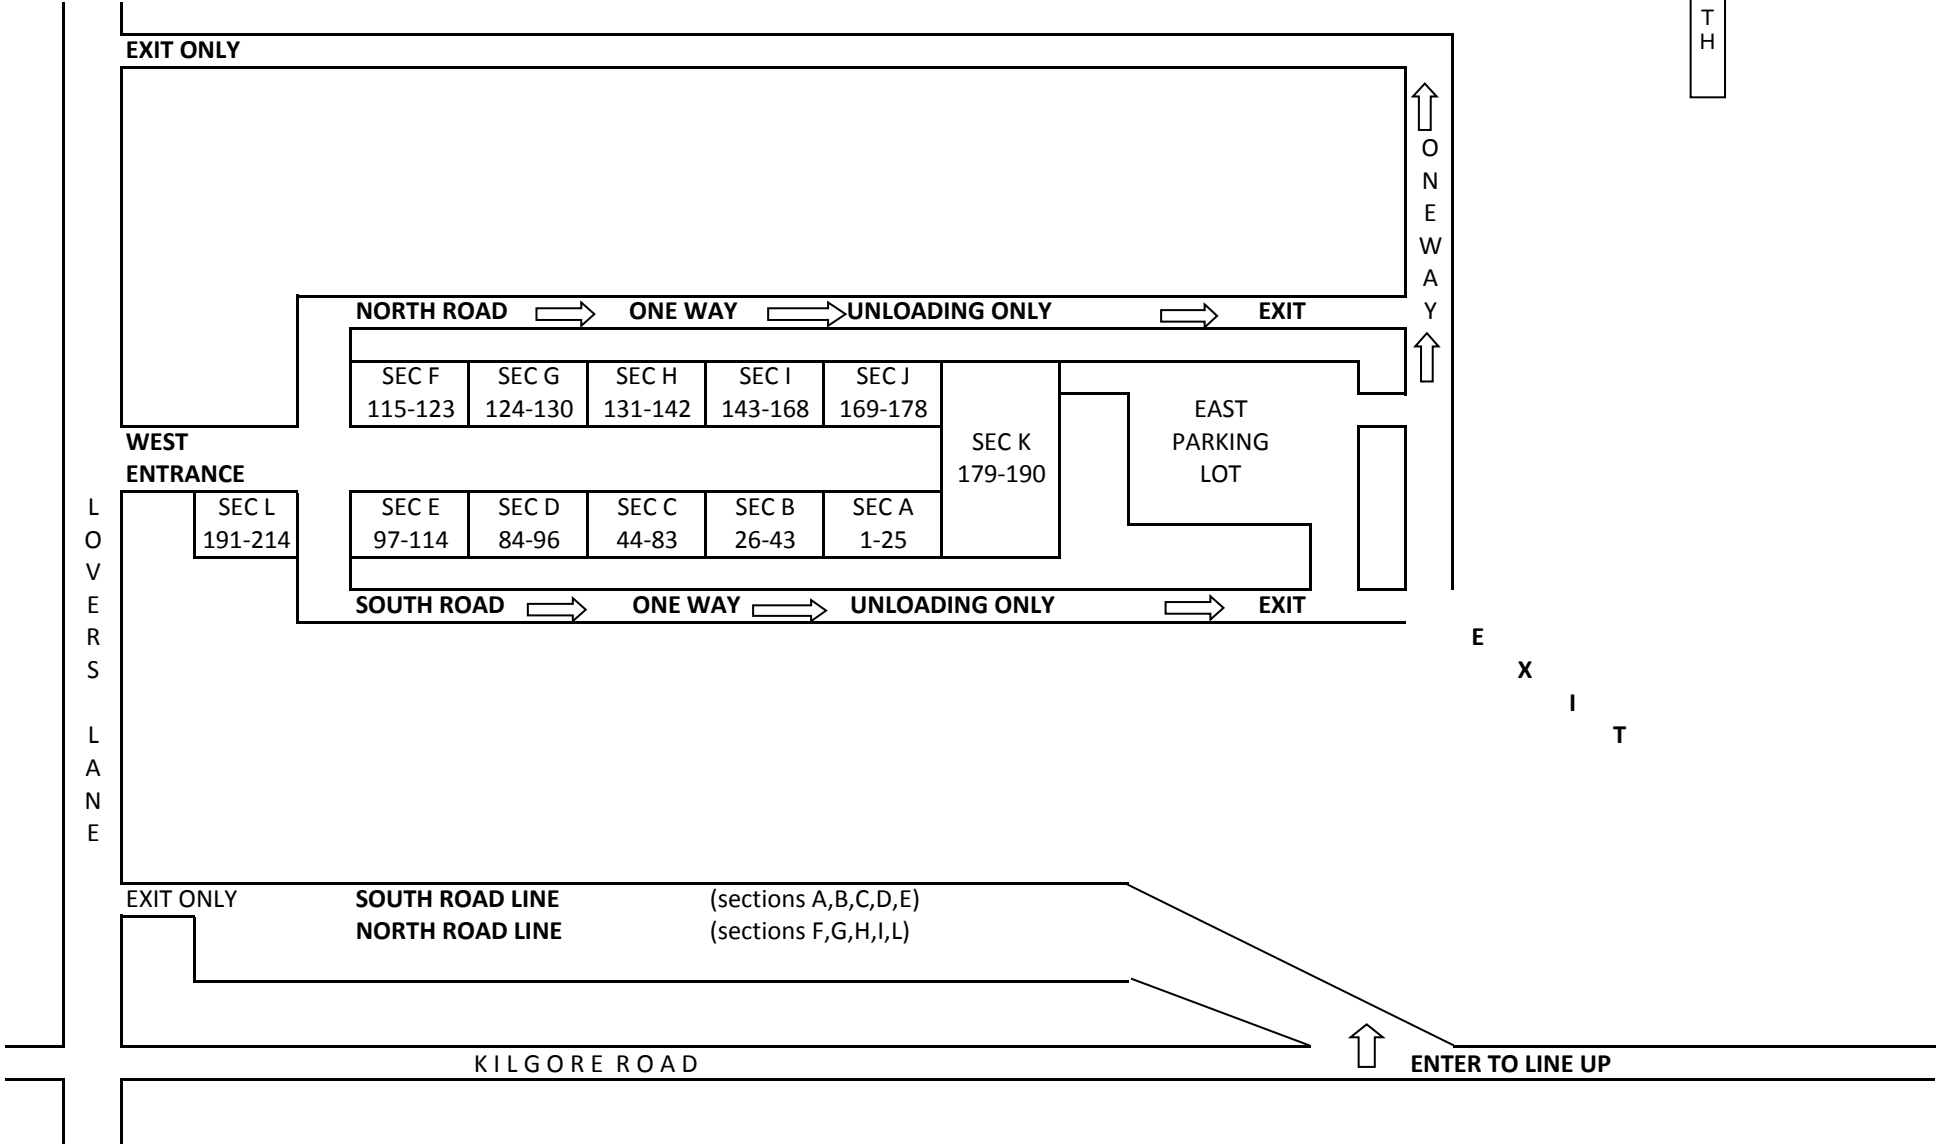

# MILHAM PARK OVERVIEW MAP

I-94 to Portage Rd. Exit 78  
 North on Portage Rd. 1 block (Right lane)  
 Right on Kilgore, get in left hand lane and make the U turn to head West on Kilgore  
 Go 1 mile to lower parking level on Kilgore. Entrance to Line up is one block BEFORE signal light at Lovers Lane.